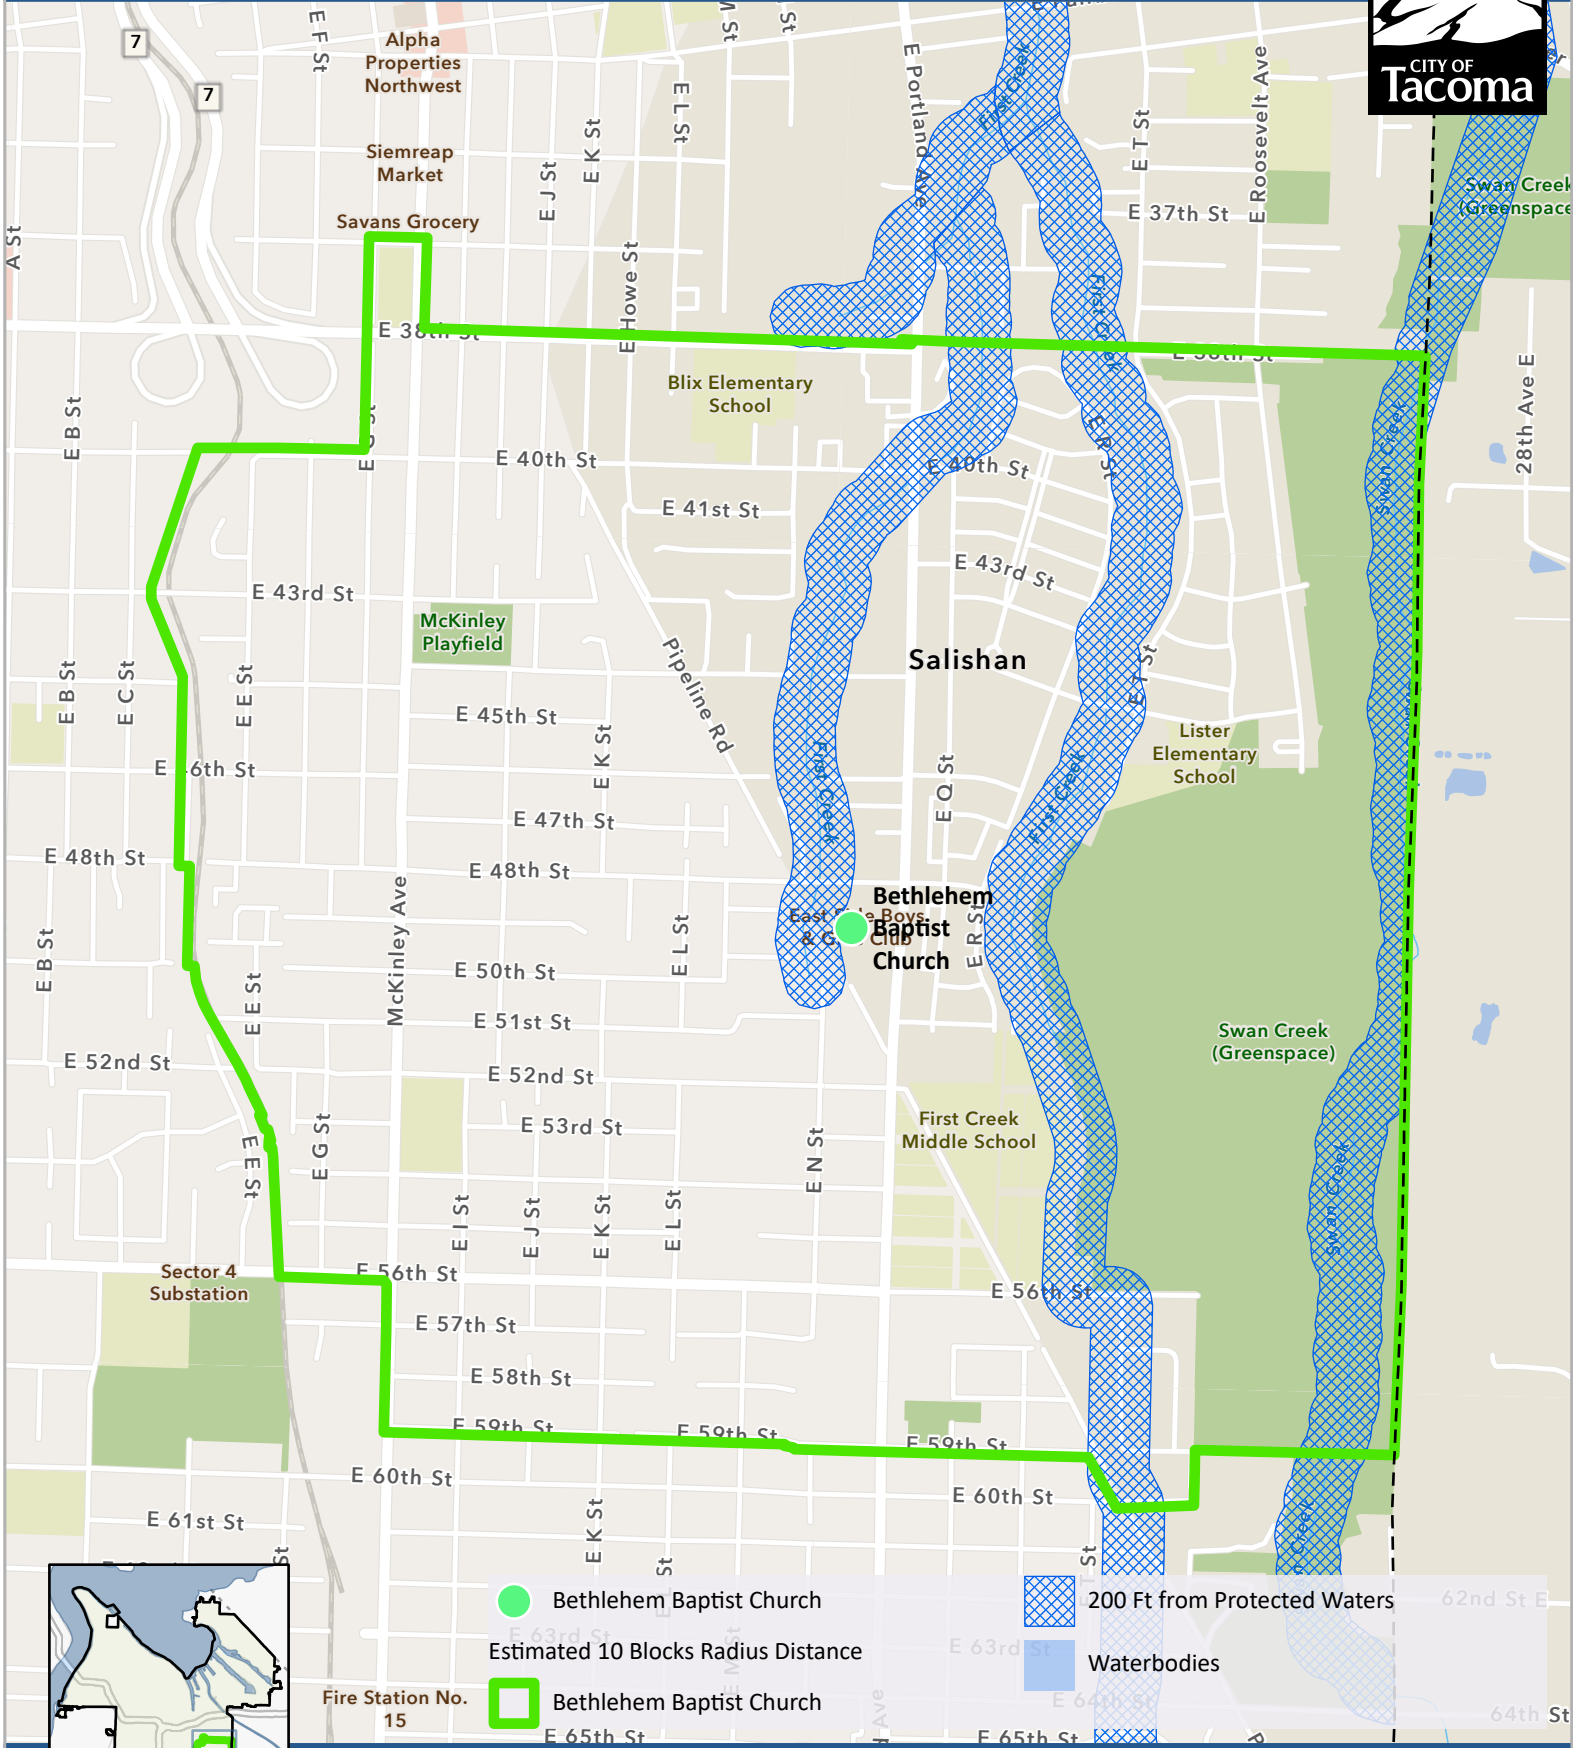

Areas Prohibiting Camping and Storage of Belongings on Public Property -10 Block Radius from Temporary Shelters and Aspen Court and 200 Feet from Protected Waters-

- Bethlehem Baptist Church
- Estimated 10 Blocks Radius Distance
- Bethlehem Baptist Church
- 200 Ft from Protected Waters
- Waterbodies